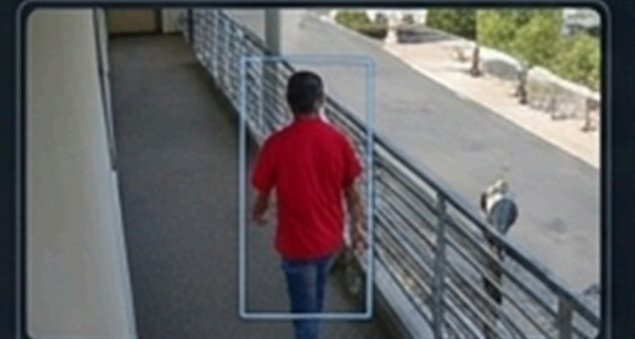

Camera 7 2:14 PM

Camera 3 2:13 PM