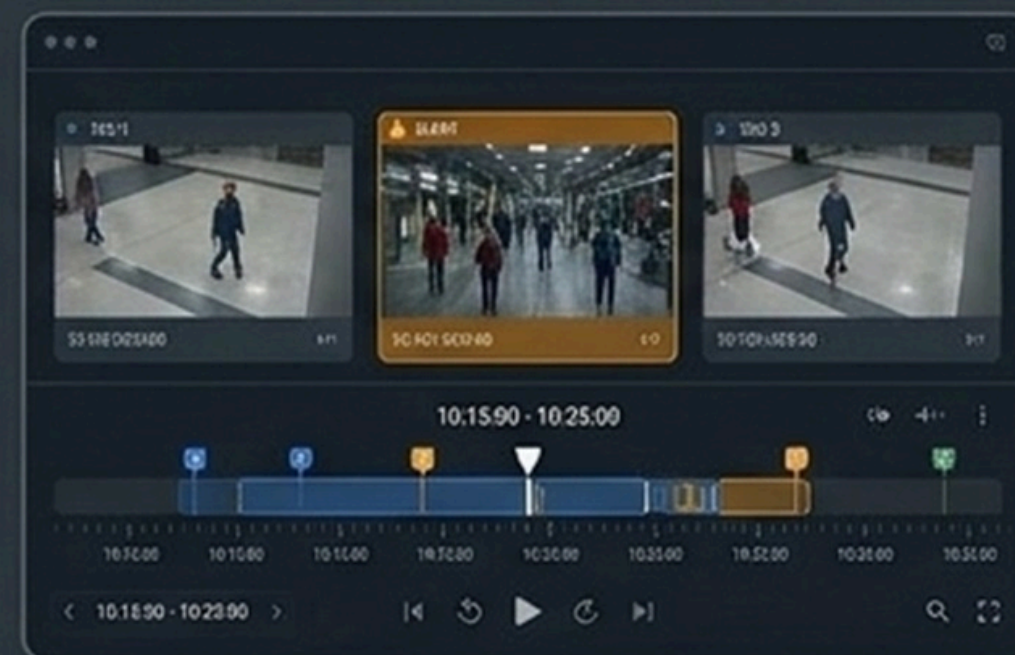

INVESTIGATION TOOLS

- Search by Appearance
- Track Across Cameras
- Timeline Playback
- Event Reconstruction