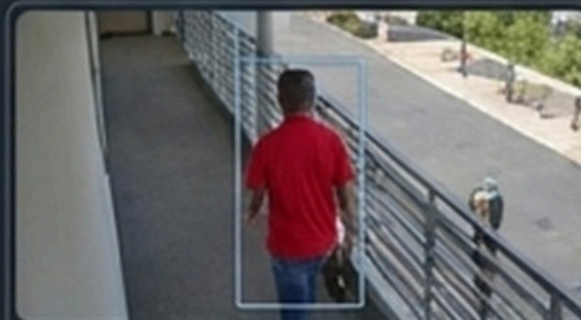

Find Anything. In Seconds.

Powerful AI search makes it easy to find exactly what you need—across cameras and time.

SEARCH BY APPEARANCE

Search by appearance, clothing, or attributes

Search by vehicle type, color, or license plate

Filter by time, location, and camera

Get results in seconds

person in red shirt

SEARCH

All Cameras

Today

1:00 PM - 3:00 PM

Camera 12 2:14 PM

Camera 7 2:14 PM

Camera 3 2:13 PM

Camera 21 2:13 PM

Camera 8 2:11 PM

Camera 15 2:11 PM

Camera 15 2:11 PM

Camera 5 2:10 PM

Camera 2 2:09 PM