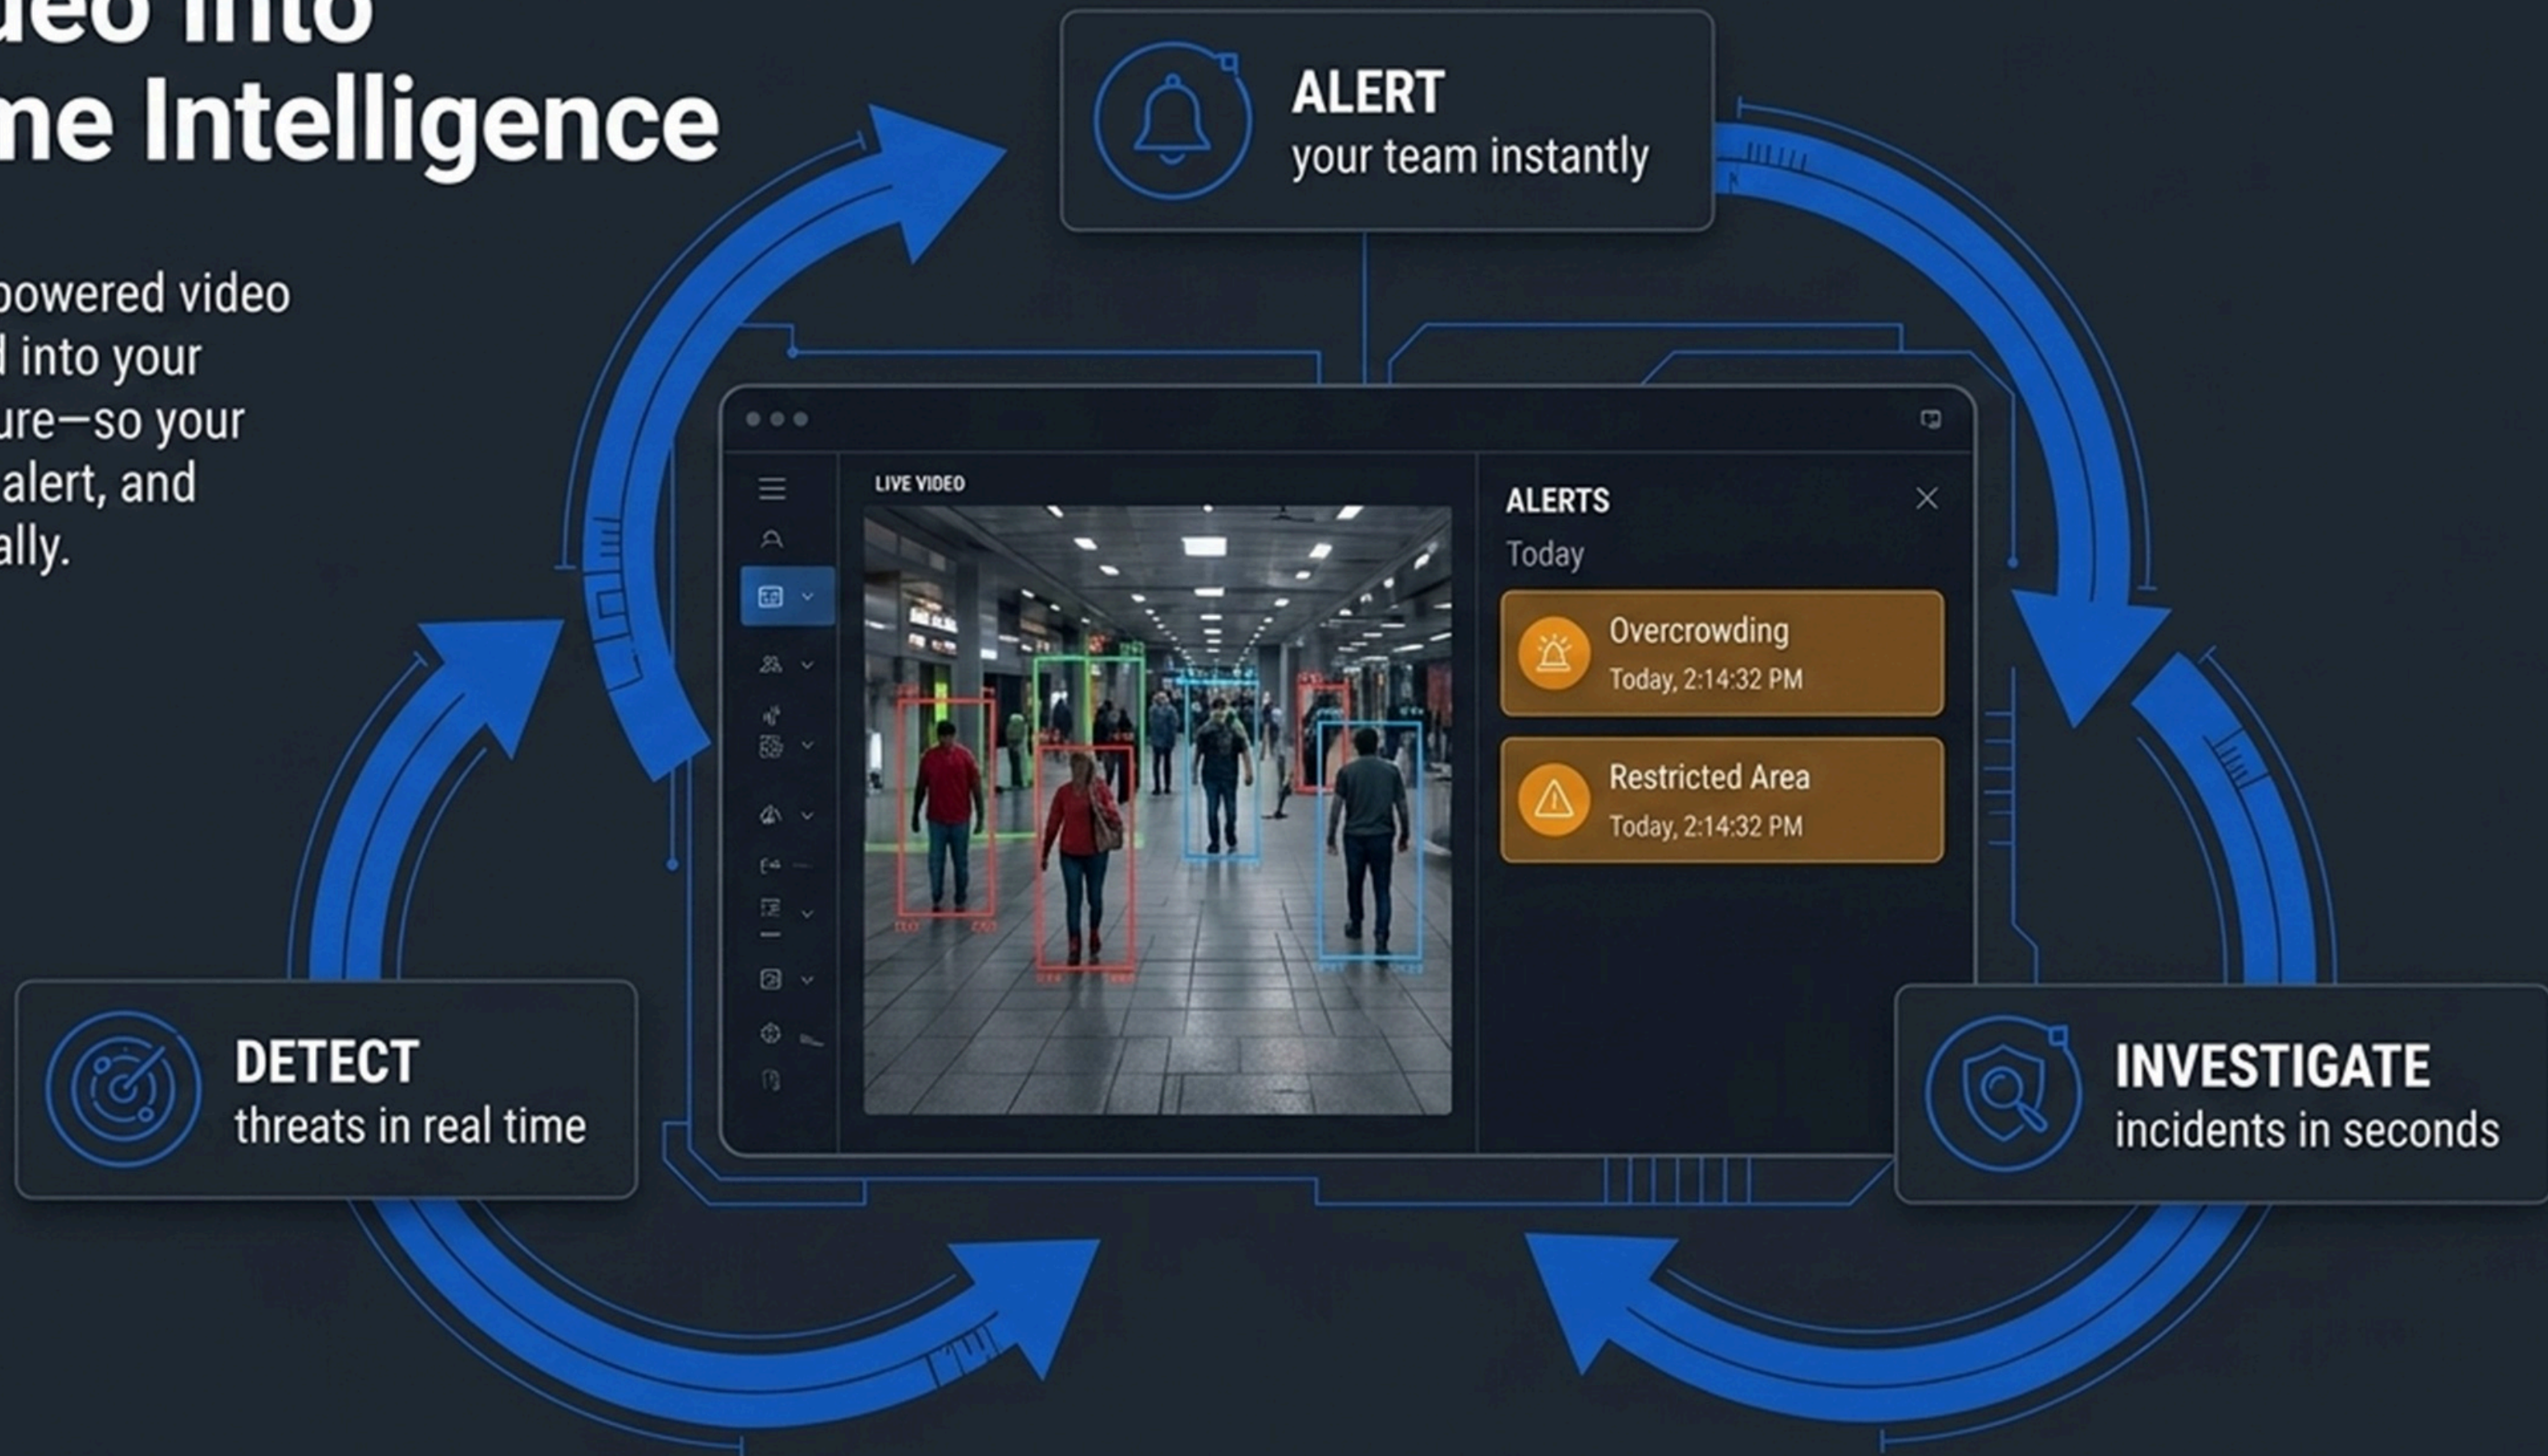

Thousands of cameras,
but no real insight

Incidents happen faster
than teams can respond

Manual investigations
take hours

Overcrowding and safety
risks go unnoticed

**Video shouldn't just
record—it should think.**

Turn Video Into Real-Time Intelligence

IMRON delivers AI-powered video analytics integrated into your existing infrastructure—so your system can detect, alert, and respond automatically.

Built on What You Already Have

VISuite seamlessly integrates with your existing cameras and systems to deliver actionable intelligence.

Data Refinement Pipeline

CAMERAS

Any ONVIF camera

AI ANALYTICS

IPSOTEK VISuite AI engine

UNITYIS

Unified Security Platform

The screenshot shows a software interface titled "Convergence Interface". It is divided into two main sections. On the left, under the heading "DOOR EVENT", there is text indicating an "Access Denied" event at "Main Entrance – Door 3" on "Today 2:14:32 PM" by an "Unknown" card holder. On the right, under the heading "LIVE VIDEO", there is a video player showing a person in a dark hoodie and mask attempting to open a glass door. The video player includes a timestamp "2022-04-29 12:49 AM" in the top left corner and a playback control bar at the bottom with play, pause, and next buttons, a progress slider, and a volume icon.